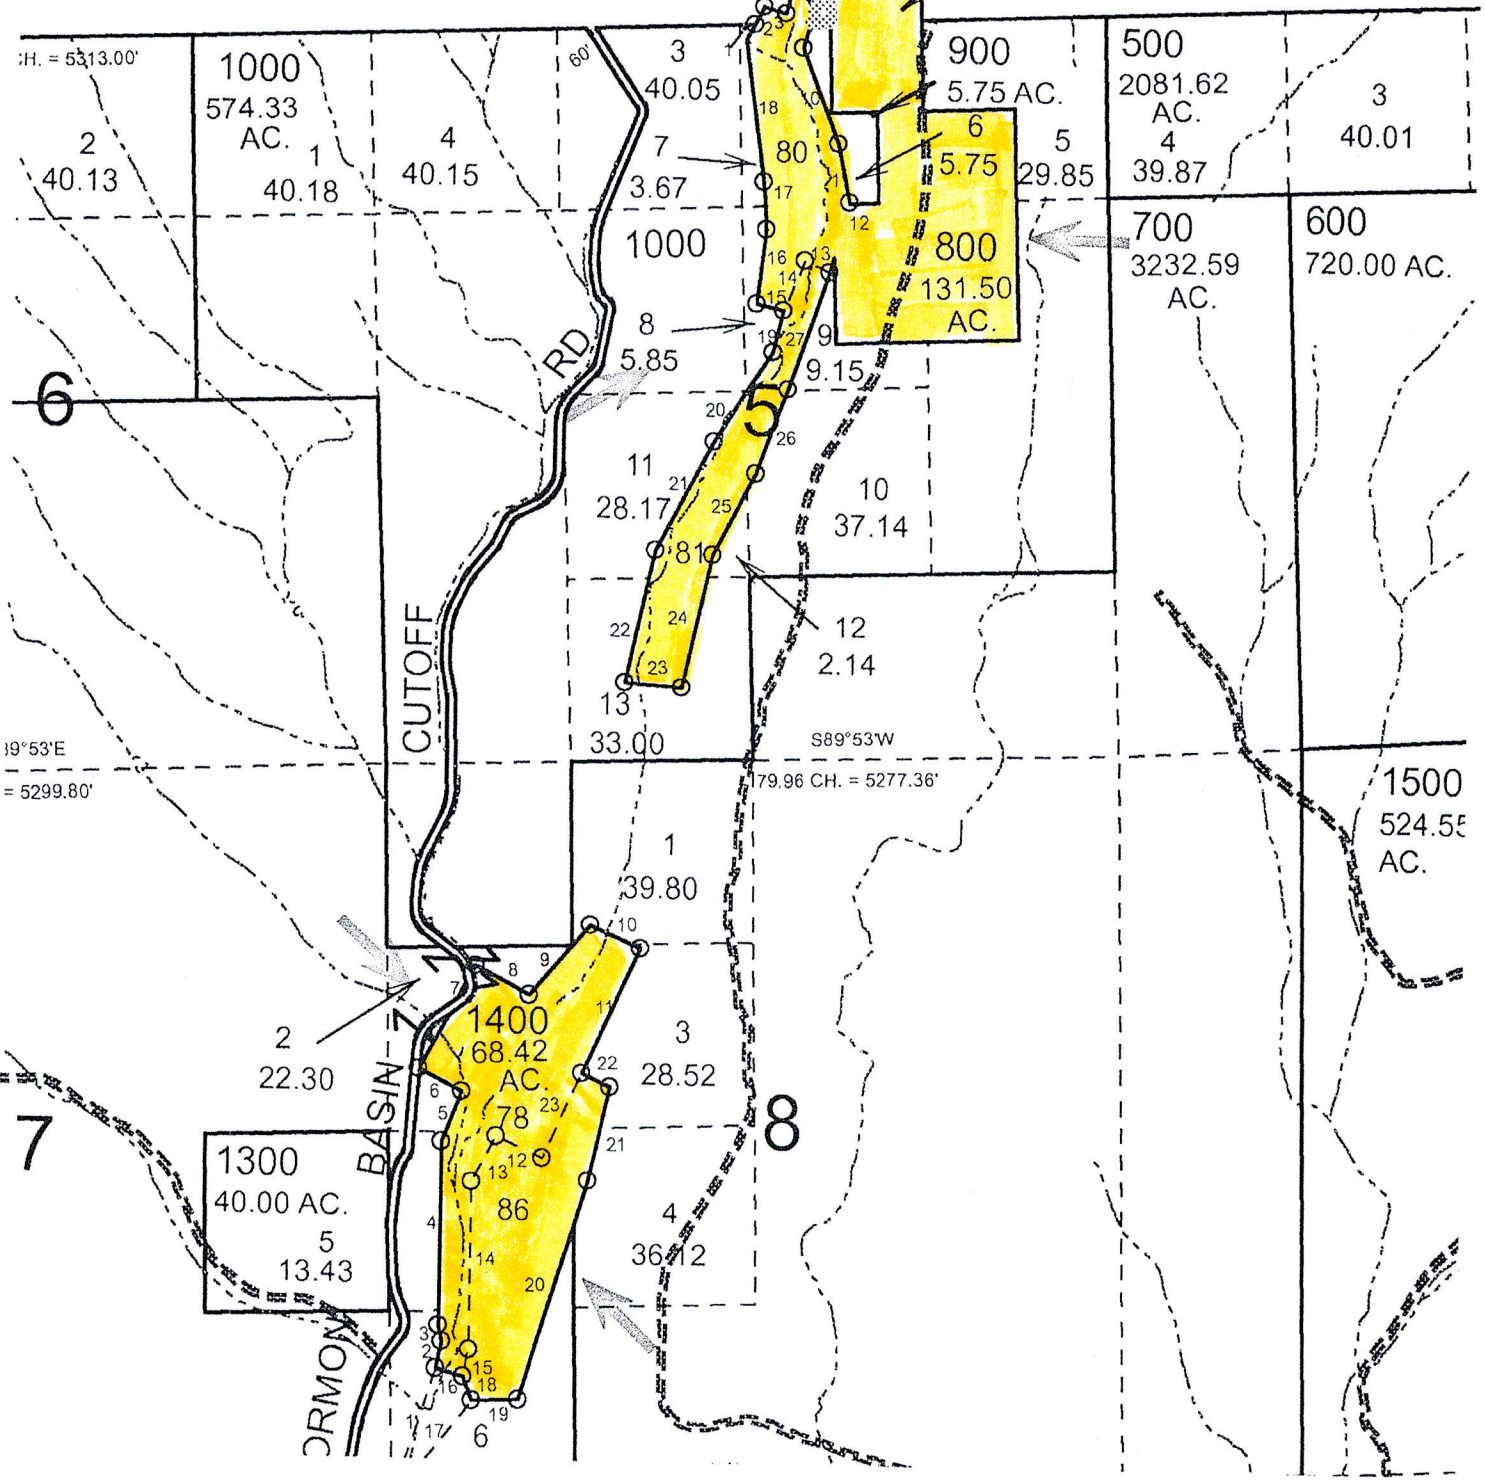

SEE MAP 13S 42E

BLAIR & GLOVER PLACER

Upper 100 Plus  
Lower 100 Acres

Continue on Inset Page 88

Continue on Page 83

79

Click On Image To See Larger Map